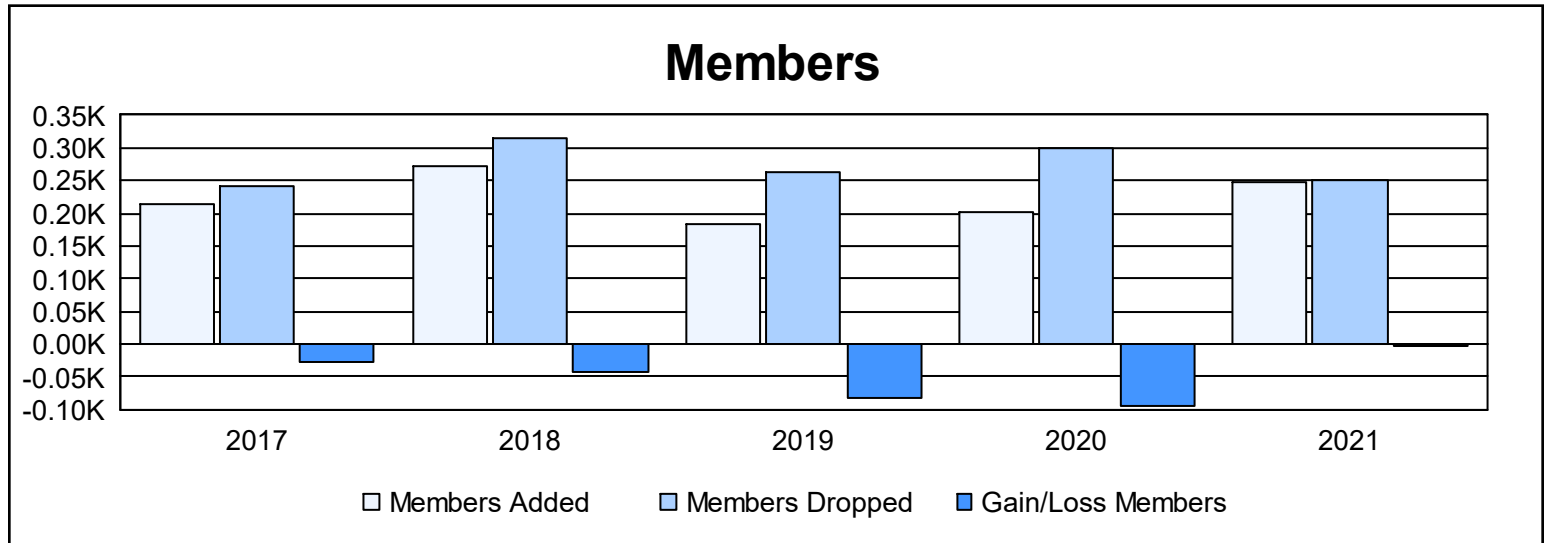

Year	New Clubs	Dropped Clubs	Gain/ Loss Clubs	New Members	Charter Members	Reinstate Members	Transfer Members	Total Member Added	Total Members Dropped	Gain/ Loss Members
2016-2017	1	0	1	158	34	14	8	214	242	-28
2017-2018	0	0	0	236	2	13	20	271	315	-44
2018-2019	0	1	-1	152	3	17	11	183	264	-81
2019-2020	0	3	-3	153	11	15	24	203	298	-95
2020-2021	2	1	1	139	75	13	20	247	250	-3
<b>Average</b>	<b>1</b>	<b>1</b>	<b>0</b>	<b>168</b>	<b>25</b>	<b>14</b>	<b>17</b>	<b>224</b>	<b>274</b>	<b>-50</b>

### Membership Composition June 2021 Cumulative