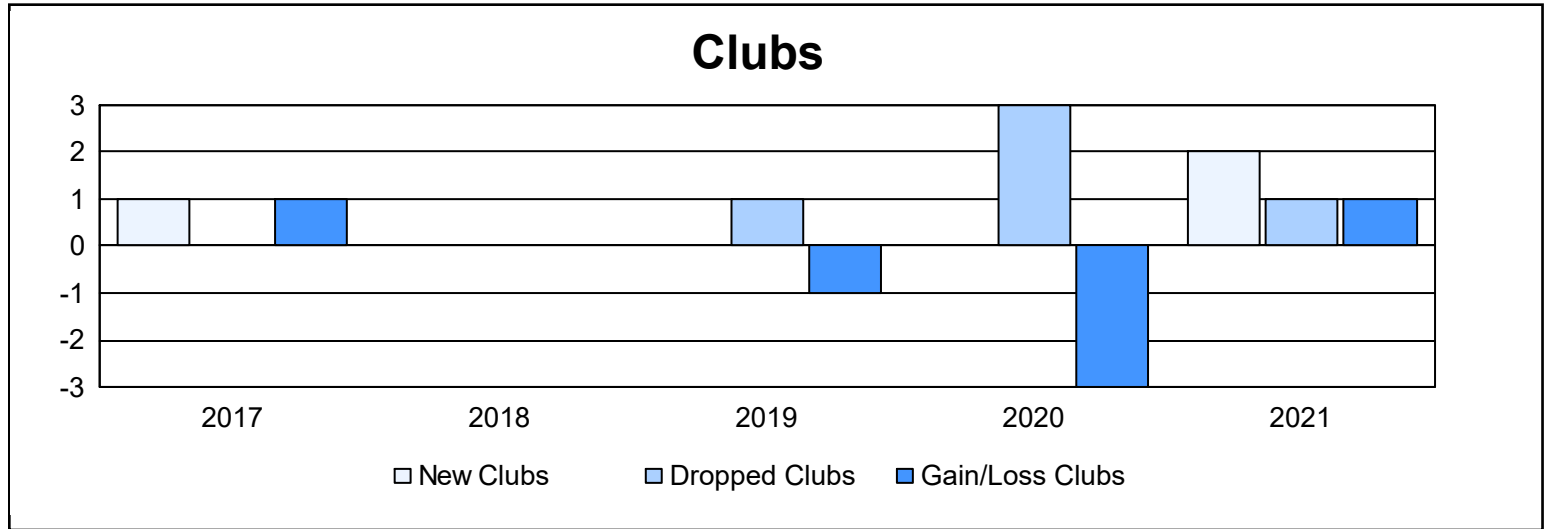

Year	New Clubs	Dropped Clubs	Gain/ Loss Clubs	New Members	Charter Members	Reinstate Members	Transfer Members	Total Member Added	Total Members Dropped	Gain/ Loss Members
2016-2017	1	0	1	158	34	14	8	214	242	-28
2017-2018	0	0	0	236	2	13	20	271	315	-44
2018-2019	0	1	-1	152	3	17	11	183	264	-81
2019-2020	0	3	-3	153	11	15	24	203	298	-95
2020-2021	2	1	1	139	75	13	20	247	250	-3
<b>Average</b>	<b>1</b>	<b>1</b>	<b>0</b>	<b>168</b>	<b>25</b>	<b>14</b>	<b>17</b>	<b>224</b>	<b>274</b>	<b>-50</b>

### Membership Composition June 2021 Cumulative